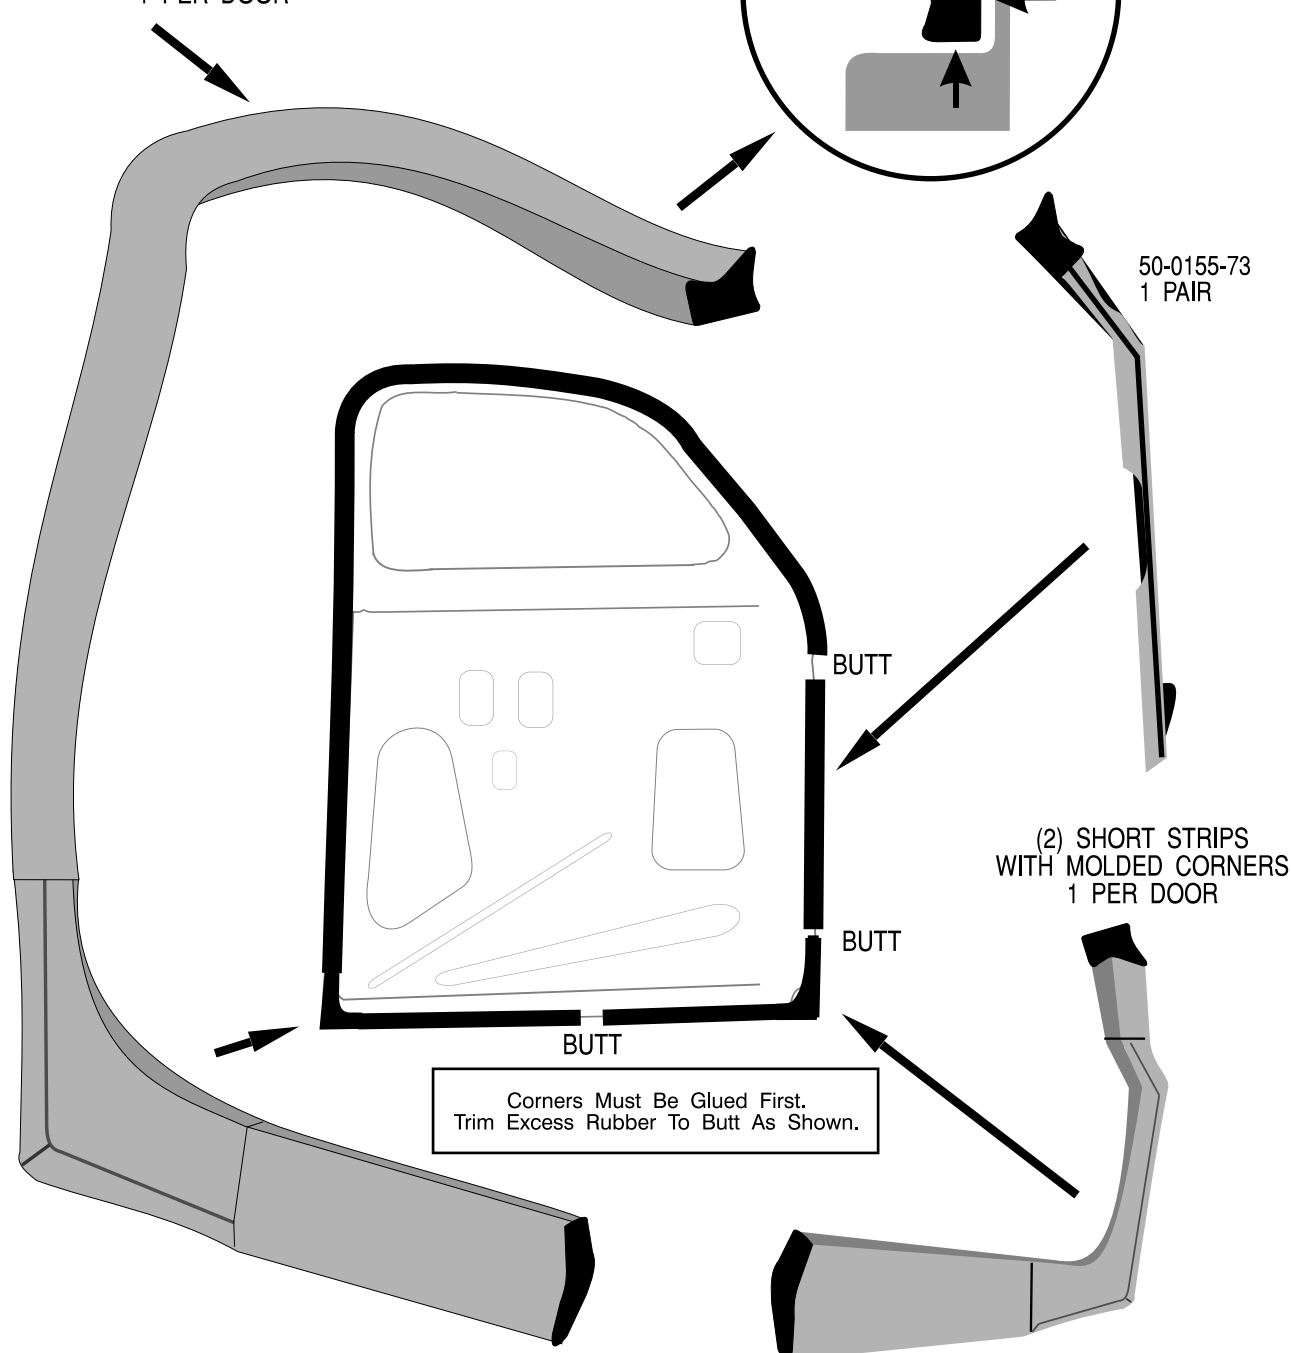

90-0109-72 FRONT DOOR WEATHERSTRIP

- ADHESIVE REQUIRED
KITS DO NOT INCLUDE ADHESIVE

- DRIVERS SIDE DOOR - INTERIOR VIEW

(2) LONG STRIPS WITH MOLDED CORNERS
1 PER DOOR

50-0155-73
1 PAIR

(2) SHORT STRIPS
WITH MOLDED CORNERS
1 PER DOOR

Corners Must Be Glued First.
Trim Excess Rubber To Butt As Shown.