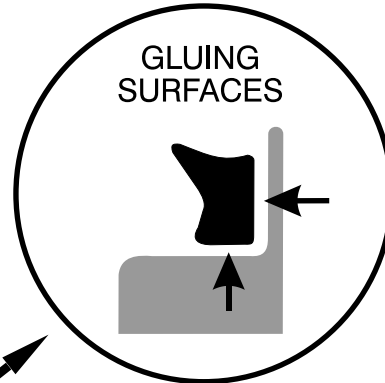

90-0109-72 FRONT DOOR WEATHERSTRIP

- ADHESIVE REQUIRED
KITS DO NOT INCLUDE ADHESIVE

- DRIVERS SIDE DOOR - INTERIOR VIEW

(2) LONG STRIPS WITH MOLDED CORNERS
1 PER DOOR

50-0155-73
1 PAIR

(2) SHORT STRIPS
WITH MOLDED CORNERS
1 PER DOOR

Corners Must Be Glued First.
Trim Excess Rubber To Butt As Shown.