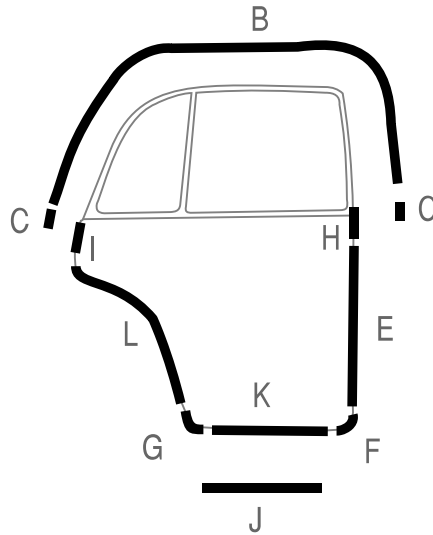

90-0127-72 REAR/FRONT DOOR WEATHERSTRIP

- ADHESIVE REQUIRED
- DRIVERS SIDE DOORS - INTERIOR VIEW

70-0063-73
WEATHERSTRIP
20 FT. (5FT. PER DOOR)
FITS IN ORIGINAL TRACK ON BODY

C 70-0932-73
6 PC. SET
ATTACHES TO C-0063 WEATHERSTRIP AT LOCK PILLAR ON FRONT DOOR AND HINGE & LOCK PILLAR ON BACK DOOR

70-0390-73
WEATHERSTRIP
10FT. STRIP SUFFICIENT FOR ALL 4 DOORS
GLUES TO LOCK SIDE OF EACH DOOR

70-0920-98
1 PAIR
GLUES TO UPPER HINGE OF EACH FRONT DOOR

30-0470-99
WEATHERSTRIP
9FT. STRIP SUFFICIENT FOR 4 DOORS
GLUES TO DOOR BOTTOM