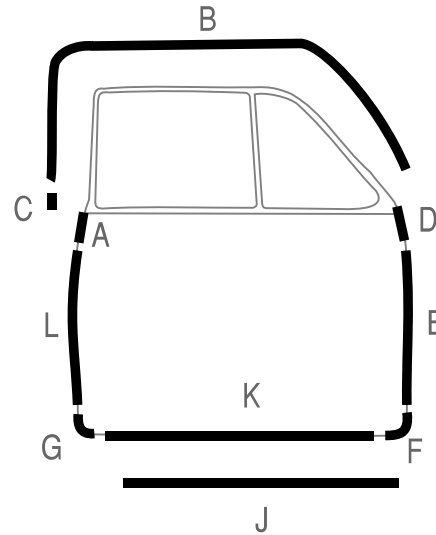

90-0127-72 REAR/FRONT DOOR WEATHERSTRIP

- ADHESIVE REQUIRED
- DRIVERS SIDE DOORS - INTERIOR VIEW

70-0063-73
WEATHERSTRIP
20 FT. (5FT. PER DOOR)
FITS IN ORIGINAL TRACK ON BODY

C 70-0932-73
6 PC. SET
ATTACHES TO C-0063 WEATHERSTRIP AT LOCK PILLAR ON FRONT DOOR AND HINGE & LOCK PILLAR ON BACK DOOR

70-0390-73
WEATHERSTRIP
10FT. STRIP SUFFICIENT FOR ALL 4 DOORS
GLUES TO LOCK SIDE OF EACH DOOR

70-0920-98
1 PAIR
GLUES TO UPPER HINGE OF EACH FRONT DOOR

30-0470-99
WEATHERSTRIP
9FT. STRIP SUFFICIENT FOR 4 DOORS
GLUES TO DOOR BOTTOM