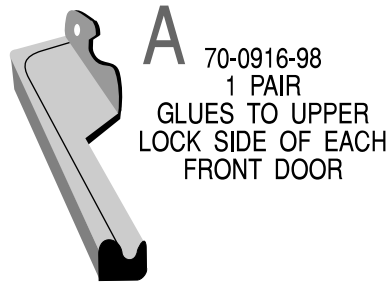

90-0127-72 REAR/FRONT DOOR WEATHERSTRIP

- ADHESIVE REQUIRED
- DRIVERS SIDE DOORS - INTERIOR VIEW

70-0063-73
WEATHERSTRIP
20 FT. (5FT. PER DOOR)
FITS IN ORIGINAL TRACK ON BODY

C 70-0932-73
6 PC. SET
ATTACHES TO C-0063 WEATHERSTRIP AT LOCK PILLAR ON FRONT DOOR AND HINGE & LOCK PILLAR ON BACK DOOR

70-0390-73
WEATHERSTRIP
10FT. STRIP SUFFICIENT FOR ALL 4 DOORS
GLUES TO LOCK SIDE OF EACH DOOR

70-0920-98
1 PAIR
GLUES TO UPPER HINGE OF EACH FRONT DOOR

30-0470-99
WEATHERSTRIP
9FT. STRIP SUFFICIENT FOR 4 DOORS
GLUES TO DOOR BOTTOM