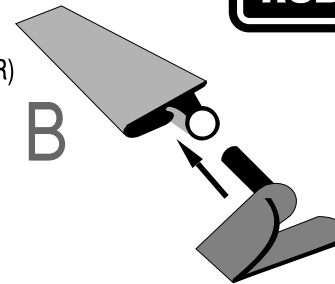

90-0127-72 REAR/FRONT DOOR WEATHERSTRIP

- ADHESIVE REQUIRED
- DRIVERS SIDE DOORS - INTERIOR VIEW

70-0063-73
WEATHERSTRIP
20 FT. (5FT. PER DOOR)
FITS IN ORIGINAL TRACK ON BODY

C 70-0932-73
6 PC. SET
ATTACHES TO C-0063 WEATHERSTRIP AT LOCK PILLAR ON FRONT DOOR AND HINGE & LOCK PILLAR ON BACK DOOR

70-0390-73
WEATHERSTRIP
10FT. STRIP SUFFICIENT FOR ALL 4 DOORS
GLUES TO LOCK SIDE OF EACH DOOR

70-0920-98
1 PAIR
GLUES TO UPPER HINGE OF EACH FRONT DOOR

30-0470-99
WEATHERSTRIP
9FT. STRIP SUFFICIENT FOR 4 DOORS
GLUES TO DOOR BOTTOM