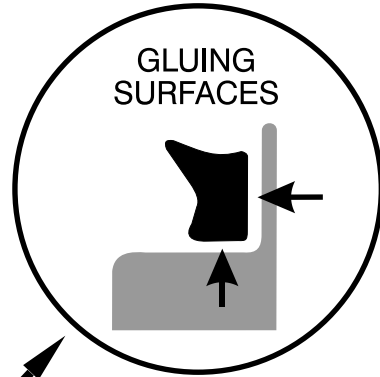

90-0108-72 FRONT DOOR WEATHERSTRIP

- ADHESIVE REQUIRED
KITS DO NOT INCLUDE ADHESIVE

- DRIVERS SIDE DOOR - INTERIOR VIEW

(2) STRIPS WITH MOLDED CORNERS
1 PER DOOR

60-0594-73
WEATHERSTRIP
1 PAIR