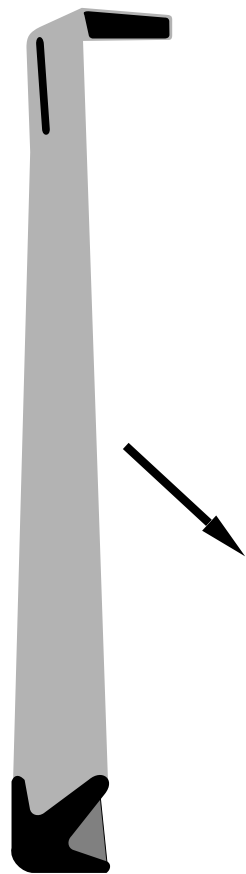

90-0150-72 FRONT DOOR WEATHERSTRIP

- ADHESIVE REQUIRED
KITS DO NOT INCLUDE ADHESIVE
- DRIVERS SIDE DOOR - INTERIOR VIEW

70-0857-73
WEATHERSTRIP
1 PAIR

70-2242-73
1 PAIR

50-0219-73
WEATHERSTRIP
1 PAIR

70-0550-73
WEATHERSTRIP
1 PAIR

70-0668-73
BELLOWS SEAL
1 PAIR