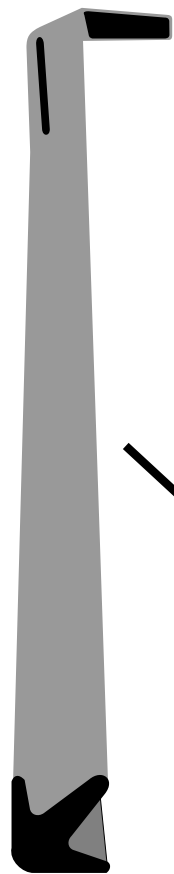

# 90-0116-72 FRONT DOOR WEATHERSTRIP

- ADHESIVE REQUIRED  
KITS DO NOT INCLUDE ADHESIVE
- DRIVERS SIDE DOOR - INTERIOR VIEW

70-0857-73  
WEATHERSTRIP  
1 PAIR

70-0530-73  
1 PAIR

50-0219-73  
WEATHERSTRIP  
1 PAIR

70-0550-73  
WEATHERSTRIP  
1 PAIR

50-0268-73  
BELLOWS SEAL  
1 PAIR