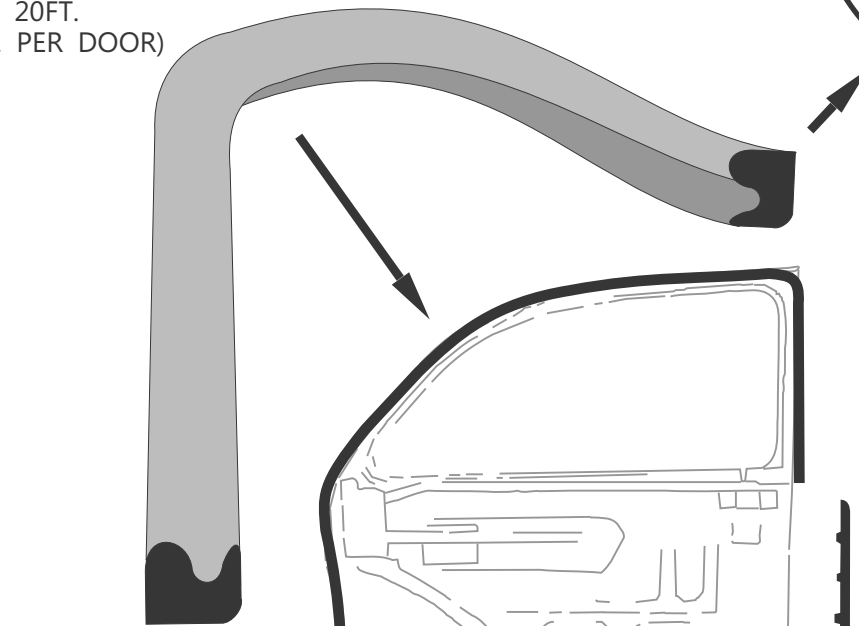

90-0121-72 REAR DOOR WEATHERSTRIP

- ADHESIVE REQUIRED
KITS DO NOT INCLUDE ADHESIVE
- DRIVERS SIDE DOOR - INTERIOR VIEW

70-0390-73
WEATHERSTRIP
20FT.
(10FT. PER DOOR)

30-0473-73
WEATHERSTRIP
1 PAIR
ATTACHES TO
HINGE PILLAR

30-0472-98
1 PAIR

30-0470-99
WEATHERSTRIP
4FT. (2FT. PER DOOR)