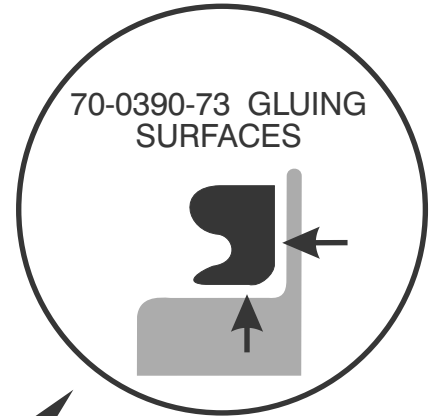

90-0121-72 REAR DOOR WEATHERSTRIP

- ADHESIVE REQUIRED
KITS DO NOT INCLUDE ADHESIVE
- DRIVERS SIDE DOOR - INTERIOR VIEW

70-0390-73
WEATHERSTRIP
20FT.
(10FT. PER DOOR)

30-0473-73
WEATHERSTRIP
1 PAIR
ATTACHES TO
HINGE PILLAR

30-0472-98
1 PAIR

30-0470-99
WEATHERSTRIP
4FT. (2FT. PER DOOR)