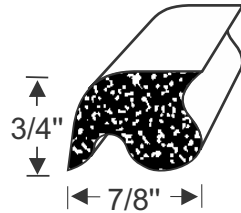

70-0870-84 DECKLID WEATHERSTRIP KIT

Kit Includes:

6 Ft.
50-0161-85

11 Ft.
70-0463-85

1 Pr.
60-0511-85
Corners

70-0463-85 Glues
To Decklid

(Should Meet
60-0511-85 Corners.)

Gluing Surfaces

BULB FACES
AWAY FROM CAR

50-0161-85 Glues
To Body

LIP FACES
AWAY FROM CAR

Gluing Surfaces

We Recommend 3M Super Weatherstrip Adhesive. Our Part# Is 96-8008-96 (5 Oz. Tube)

Steele Rubber Products • Denver, NC • 704/483-9343 • www.steelerubber.com