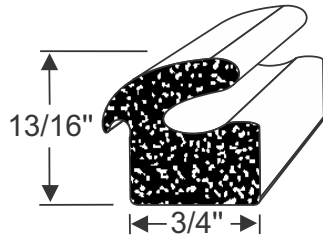

70-0870-84 DECKLID WEATHERSTRIP KIT

Kit Includes:

6 Ft.
50-0161-85

11 Ft.
70-0463-85

1 Pr.
60-0511-85
Corners

70-0463-85 Glues
To Decklid

(Should Meet
60-0511-85 Corners.)

Gluing Surfaces

BULB FACES
AWAY FROM CAR

50-0161-85 Glues
To Body

LIP FACES
AWAY FROM CAR

Gluing Surfaces

We Recommend 3M Super Weatherstrip Adhesive. Our Part# Is 96-8008-96 (5 Oz. Tube)

Steele Rubber Products • Denver, NC • 704/483-9343 • www.steelerubber.com