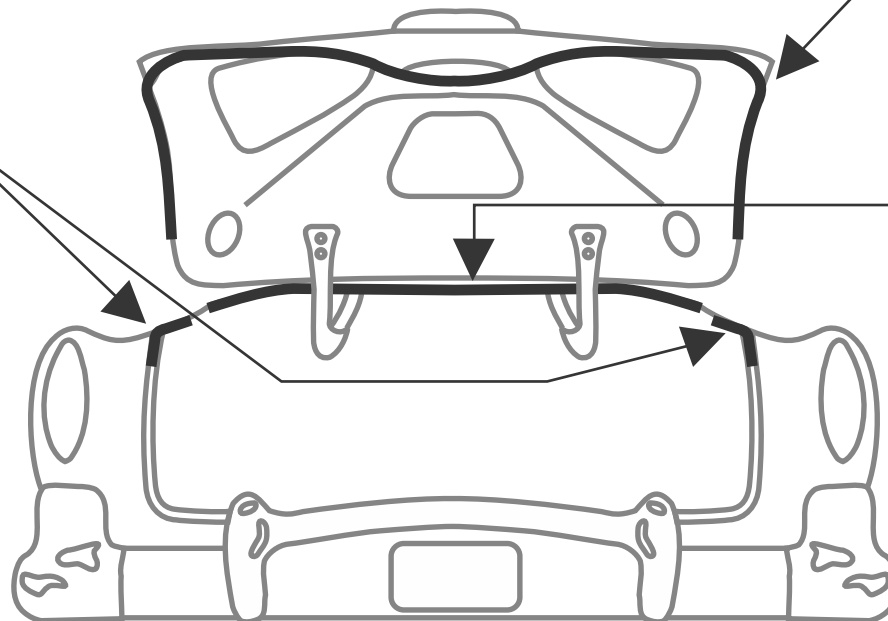

70-0870-84 DECKLID WEATHERSTRIP KIT

Kit Includes:

6 Ft.
50-0161-85

11 Ft.
70-0463-85

1 Pr.
60-0511-85
Corners

70-0463-85 Glues
To Decklid

(Should Meet
60-0511-85 Corners.)

Gluing Surfaces

BULB FACES
AWAY FROM CAR

50-0161-85 Glues
To Body

LIP FACES
AWAY FROM CAR

Gluing Surfaces

We Recommend 3M Super Weatherstrip Adhesive. Our Part# Is 96-8008-96 (5 Oz. Tube)

Steele Rubber Products • Denver, NC • 704/483-9343 • www.steelerubber.com