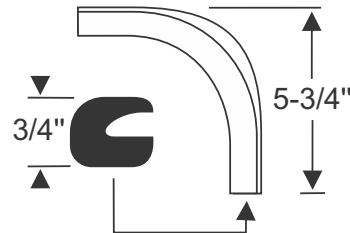

70-0870-84 DECKLID WEATHERSTRIP KIT

Kit Includes:

6 Ft.
50-0161-85

11 Ft.
70-0463-85

1 Pr.
60-0511-85
Corners

70-0463-85 Glues
To Decklid

(Should Meet
60-0511-85 Corners.)

Gluing Surfaces

BULB FACES
AWAY FROM CAR

50-0161-85 Glues
To Body

LIP FACES
AWAY FROM CAR

Gluing Surfaces

We Recommend 3M Super Weatherstrip Adhesive. Our Part# Is 96-8008-96 (5 Oz. Tube)

Steele Rubber Products • Denver, NC • 704/483-9343 • www.steelerubber.com