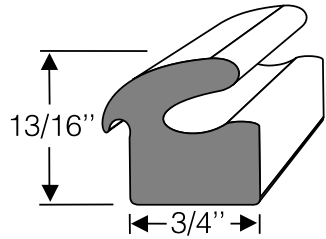

70-0871-84 DECKLID WEATHERSTRIP KIT

Kit Includes:

6 Ft.
50-0161-85

11 Ft.
60-0411-85

1 Pr.
60-0511-85
Corners

60-0411-85 Glues
To Decklid

(Should Meet
60-0511-85 Corners.)

Gluing Surfaces

60-0511-85
Corners

50-0161-85 Glues
To Body

Gluing Surfaces

We Recommend 3M Super Weatherstrip Adhesive. Our Part# Is 96-8008-96 (5 Oz. Tube)

Steele Rubber Products • Denver, NC • 704/483-9343 • www.steelerubber.com