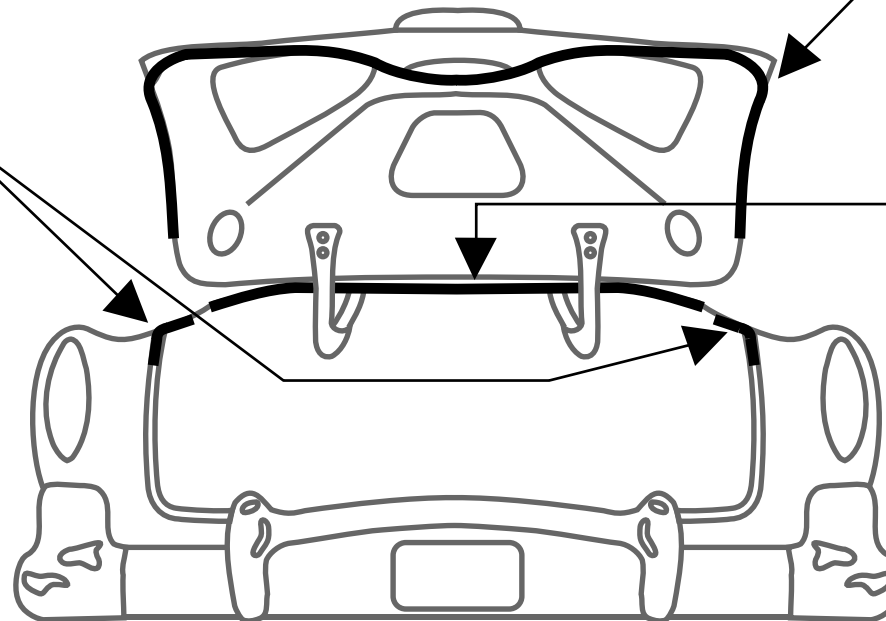

70-0871-84 DECKLID WEATHERSTRIP KIT

Kit Includes:

6 Ft.
50-0161-85

11 Ft.
60-0411-85

1 Pr.
60-0511-85
Corners

60-0411-85 Glues
To Decklid

(Should Meet
60-0511-85 Corners.)

Gluing Surfaces

60-0511-85
Corners

50-0161-85 Glues
To Body

Gluing Surfaces

We Recommend 3M Super Weatherstrip Adhesive. Our Part# Is 96-8008-96 (5 Oz. Tube)

Steele Rubber Products • Denver, NC • 704/483-9343 • www.steelerubber.com