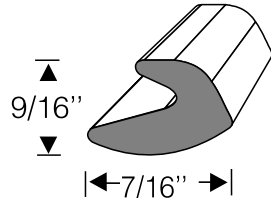

70-0871-84 DECKLID WEATHERSTRIP KIT

Kit Includes:

6 Ft.
50-0161-85

11 Ft.
60-0411-85

1 Pr.
60-0511-85
Corners

60-0411-85 Glues
To Decklid

(Should Meet
60-0511-85 Corners.)

Gluing Surfaces

60-0511-85
Corners

50-0161-85 Glues
To Body

Gluing Surfaces

We Recommend 3M Super Weatherstrip Adhesive. Our Part# Is 96-8008-96 (5 Oz. Tube)

Steele Rubber Products • Denver, NC • 704/483-9343 • www.steelerubber.com