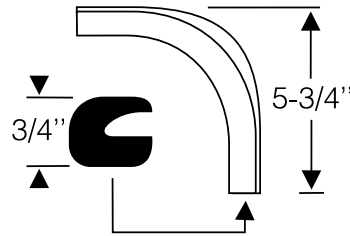

70-0871-84 DECKLID WEATHERSTRIP KIT

Kit Includes:

6 Ft.
50-0161-85

11 Ft.
60-0411-85

1 Pr.
60-0511-85
Corners

60-0411-85 Glues
To Decklid

(Should Meet
60-0511-85 Corners.)

Gluing Surfaces

60-0511-85
Corners

50-0161-85 Glues
To Body

Gluing Surfaces

We Recommend 3M Super Weatherstrip Adhesive. Our Part# Is 96-8008-96 (5 Oz. Tube)

Steele Rubber Products • Denver, NC • 704/483-9343 • www.steelerubber.com