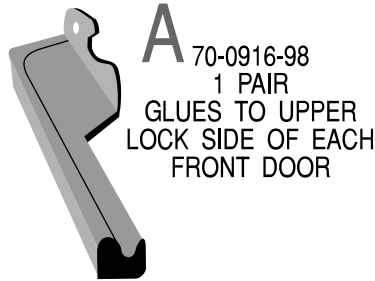

70-0931-73

REAR/FRONT DOOR WEATHERSTRIP

● ADHESIVE REQUIRED

● DRIVERS SIDE DOORS - INTERIOR VIEW

A 70-0916-98
1 PAIR
GLUES TO UPPER
LOCK SIDE OF EACH
FRONT DOOR

B

70-0920-98
1 PAIR
GLUES TO UPPER
HINGE OF EACH
FRONT DOOR

70-0390-73
WEATHERSTRIP
10FT. STRIP SUFFICIENT
FOR ALL 4 DOORS
GLUES TO LOCK SIDE
OF EACH DOOR

C 70-0311-73
WEATHERSTRIP
9FT. STRIP SUFFICIENT
FOR ALL 4 DOORS
GLUES TO HINGE SIDE
OF EACH DOOR

H 30-0470-99
WEATHERSTRIP
9FT. STRIP SUFFICIENT
FOR 4 DOORS
GLUES TO DOOR
BOTTOM