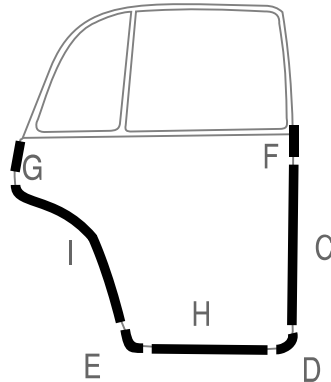

70-0931-73

REAR/FRONT DOOR WEATHERSTRIP

● ADHESIVE REQUIRED

● DRIVERS SIDE DOORS - INTERIOR VIEW

A 70-0916-98
1 PAIR
GLUES TO UPPER
LOCK SIDE OF EACH
FRONT DOOR

B

70-0920-98
1 PAIR
GLUES TO UPPER
HINGE OF EACH
FRONT DOOR

70-0390-73
WEATHERSTRIP
10FT. STRIP SUFFICIENT
FOR ALL 4 DOORS
GLUES TO LOCK SIDE
OF EACH DOOR

C 70-0311-73
WEATHERSTRIP
9FT. STRIP SUFFICIENT
FOR ALL 4 DOORS
GLUES TO HINGE SIDE
OF EACH DOOR

H 30-0470-99
WEATHERSTRIP
9FT. STRIP SUFFICIENT
FOR 4 DOORS
GLUES TO DOOR
BOTTOM