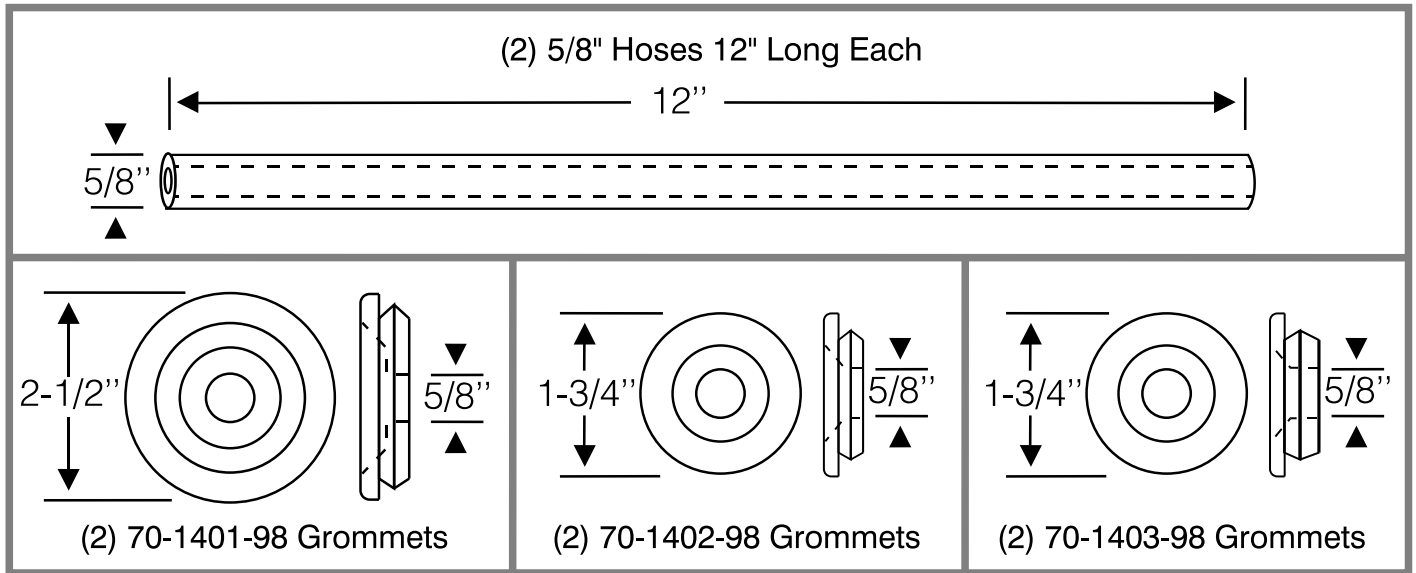

60-0653-21

Front Door Conduit For Power Window Wires
And/Or Power Lock Vacuum Lines.

Kit Includes:

Slide Grommets Onto Hose As Shown: