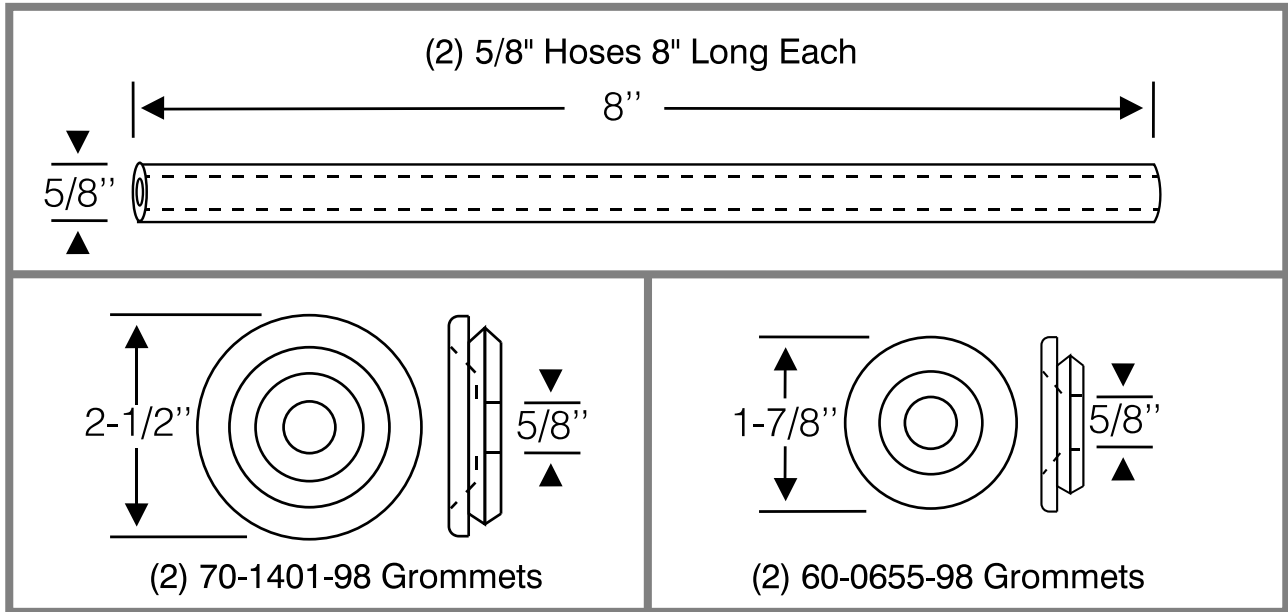

60-0655-21

Front Door Conduit For Power Window Wires
And/Or Power Lock Vacuum Lines.

Kit Includes:

Slide Grommets Onto Hose As Shown: