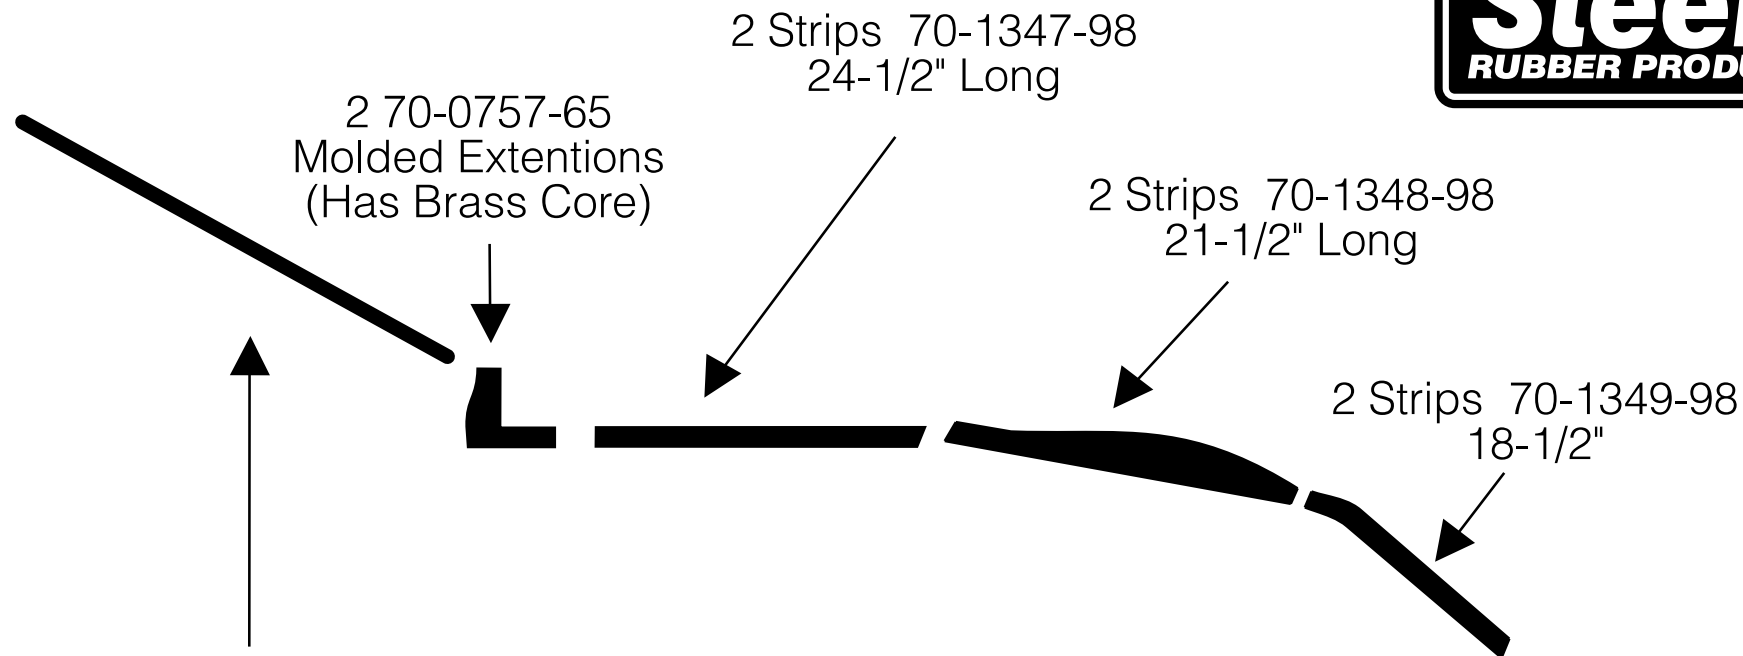

70-0757-65 CONVERTIBLE ROOF RAIL SET (9 PC.)

70-0491-73

13/16"

Includes 5 Ft. Of 70-0491-73 For Top Of Windshield

ATTENTION!

Due to slight differences in stud locations on several models, you may need to redrill holes in your top frame to accommodate the stud pattern in this set. We apologize for any inconvenience this may cause.