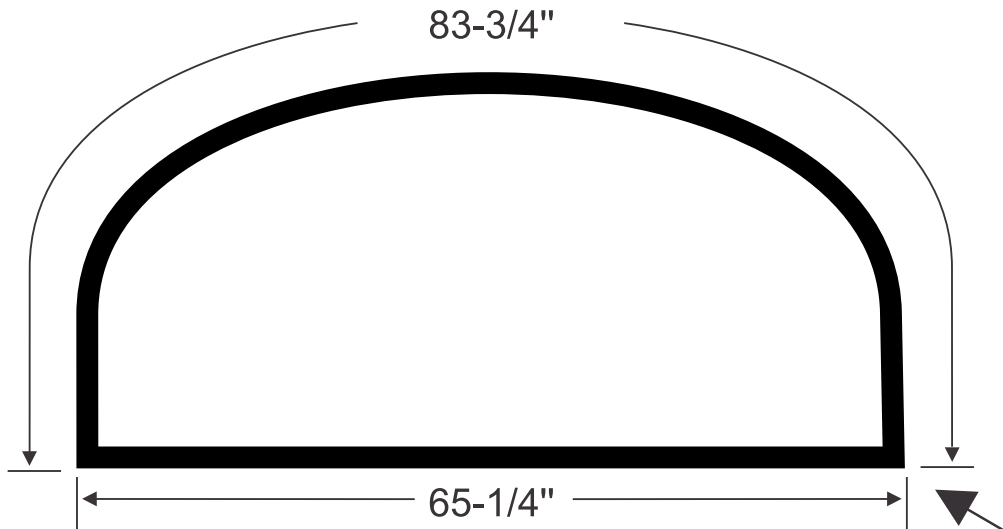

70-1926-81

REAR WINDOW GASKET

Fits 1973-1987 Chevrolet & GMC Pickups

**INCLUDES:
2 corner joint sleeves.
Steele part# 70-3720-52***

*can be painted black if black locking strip is desired

**70-1919-52 (CHROME) or 70-1918-52 (BLACK)
Locking Strips are Sold Separately**