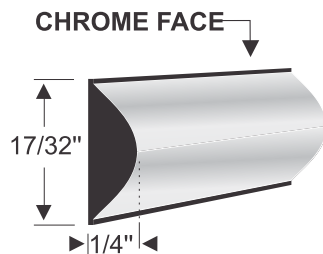

70-1926-81

REAR WINDOW GASKET

Fits 1973-1987 Chevrolet & GMC Pickups

**INCLUDES:
2 corner joint sleeves.
Steele part# 70-3720-52***

*can be painted black if black locking strip is desired

**70-1919-52 (CHROME) or 70-1918-52 (BLACK)
Locking Strips are Sold Separately**